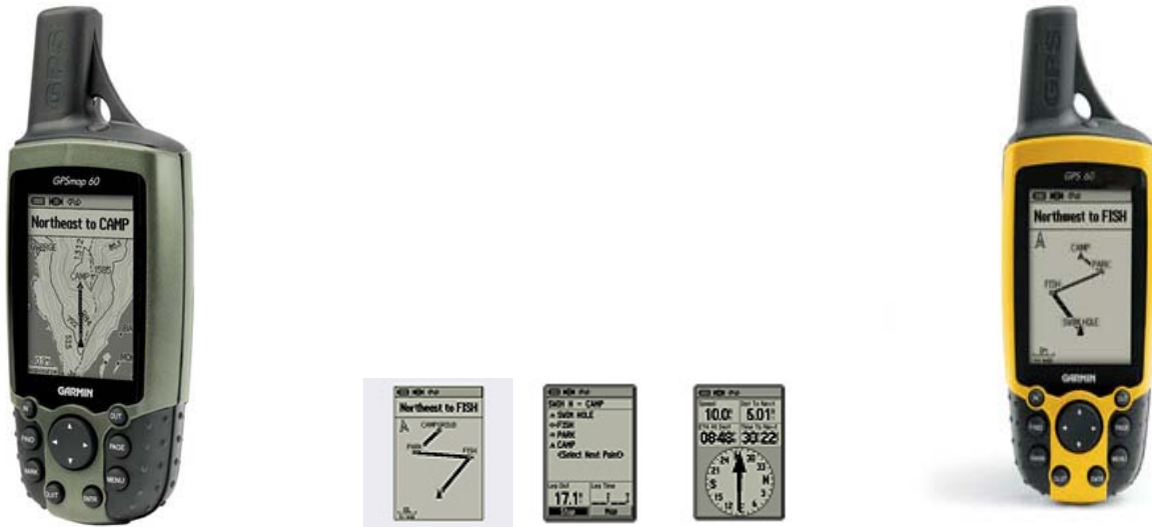

GARMIN GPS 60

FEATURES

Backwoods, boundary waters, blue highways — the GPS 60 is your trusted guide to the great outdoors. The GPS 60 and its counterpart, the GPSMAP 60, are packed with several of the features found in the 60-series colour navigators, but sport an affordable, high-resolution monochrome display for outdoor enthusiasts on a budget.

Get Rugged Navigation

The robust, waterproof GPS 60 is the perfect, low-cost navigator for wherever your spirit of adventure takes you:

- Large, sunlight-readable, four-level grayscale display with bright LED backlight makes it easy to find your way, day or night
- Up to 28 hours of battery life for more hours of outdoor enjoyment
- [WAAS](#)-enabled for even more precise location and navigation
- Both serial and USB connections for fast and versatile connection to your computer

GPS 60: Making it easy to navigate the great outdoors on a budget.

SPECS

Physical & Performance:

Unit dimensions, WxHxD: 2.4" x 6.1" x 1.3" (6.1 x 15.5 x 3.3 cm)

Display size, WxH: 1.5" x 2.2" (3.8 x 5.6 cm)

Display resolution, WxH: 160 x 240 pixels

Display type: 4 level gray LCD

Weight: 7.0 oz (198 g) with batteries
Battery: 2 AA batteries (not included)
Battery life: up to 28 hours
Waterproof: yes (IPX7)
Floats: no
High-sensitivity receiver: no
Interface: serial and USB
RoHS version available: yes